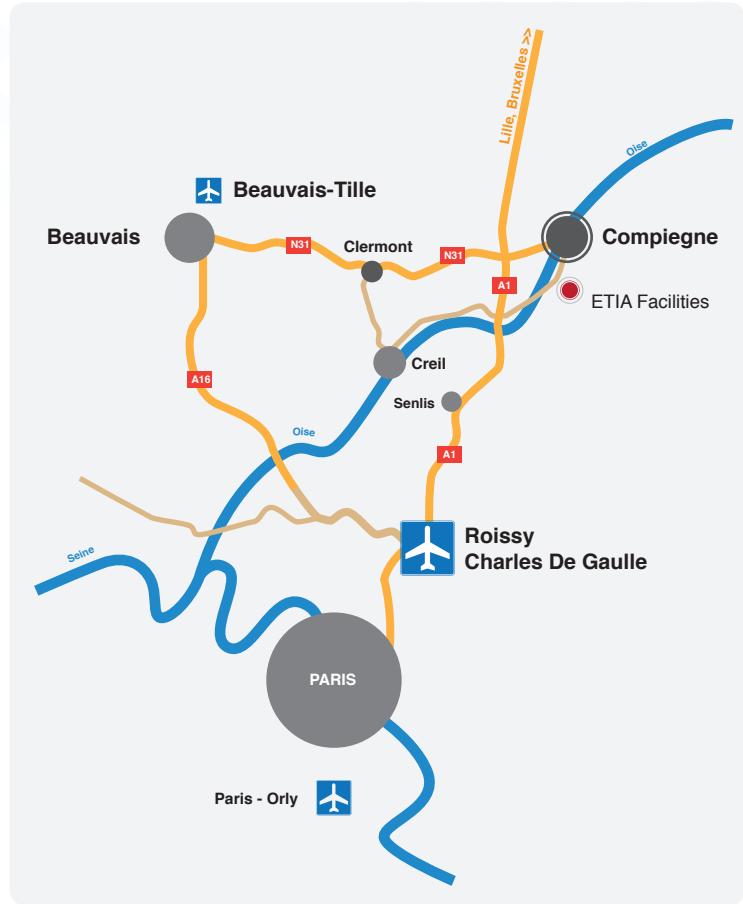

ETIA
ECOTECHNOLOGIES

ACCESS PLAN

ETIA S.A.S. - Carrefour Jean Monnet - Lacroix Saint-Ouen, BP 20101
60201 Compiègne Cedex France

+33 3 44 86 44 20
www.ETIA.fr

Gare > ETIA (Train Station > ETIA)

Ligne 5 = 40 minutes
arrêt / stop "Mercure"

TAXI

TAXI = 20 minutes